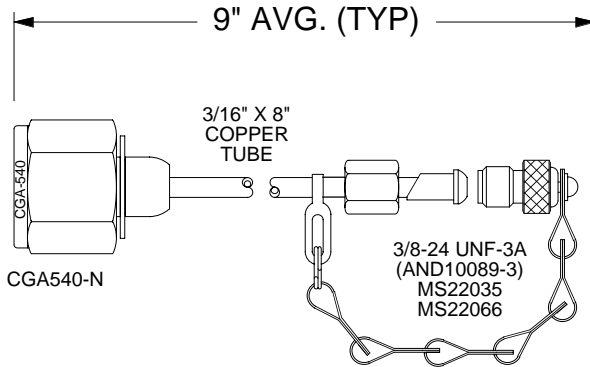

## TRANSFILL ADAPTER LINE-UP & SELECTOR GUIDE AVAILABLE FROM MOUNTAIN HIGH E&S CO.

ALL CGA540 ENDS ARE EQUIPED WITH PARTICLE FILTERS FOR ADDED SAFTEY

**MOUNTAIN HIGH  
PRODUCT NAME:  
TA-380-S**  
(CGA-540-S to AND / AN-800)

MH CATALOG  
ITEM NUMBER:  
00GSE-1002-00

MH SCD  
DWG NUMBER:  
TA54-104

### FUNCTIONAL EQUIVALENT P/N

PB AERO SYS. P/N 173387  
SCOTT AVIATIONP/N N/A

PB AERO SYS. P/N 173778  
SCOTT AVIATIONP/N N/A

**MOUNTAIN HIGH  
PRODUCT NAME:  
TA-380-N**  
(CGA-540-N to AND / AN-800)

MH CATALOG  
ITEM NUMBER:  
00GSE-1000-00