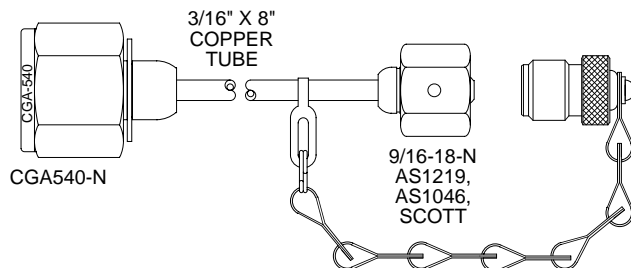

**MOUNTAIN HIGH
PRODUCT NAME:
TA-916-N**
(CGA-540-N to AirLine, SCOTT)

MH CATALOG
ITEM NUMBER:
00GSE-1026-00

MH SCD
DWG NUMBER:
TA54-112

PB AERO SYS. P/N 173770
SCOTT AVIATIONP/N 5020-1