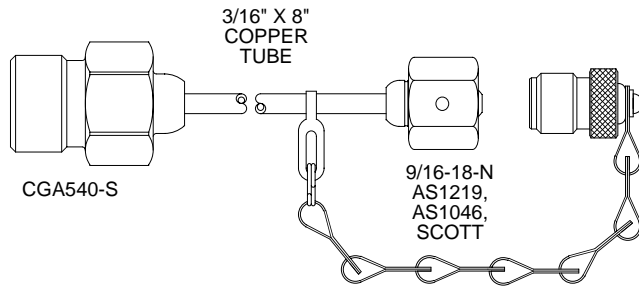

## TRANSFILL ADAPTER LINE-UP & SELECTOR GUIDE AVAILABLE FROM MOUNTAIN HIGH E&S CO.

ALL CGA540 ENDS ARE EQUIPED WITH PARTICLE FILTERS FOR ADDED SAFTEY

**MOUNTAIN HIGH  
PRODUCT NAME:  
TA-380-S**  
(CGA-540-S to AND / AN-800)

### FUNCTIONAL EQUIVALENT P/N

PB AERO SYS. P/N 173387  
SCOTT AVIATIONP/N N/A

PB AERO SYS. P/N 173778  
SCOTT AVIATIONP/N N/A

**MOUNTAIN HIGH  
PRODUCT NAME:  
TA-380-N**  
(CGA-540-N to AND / AN-800)

MH CATALOG  
ITEM NUMBER:  
00GSE-1000-00

MH SCD  
DWG NUMBER:  
TA54-102

PB AERO SYS. P/N 173385  
SCOTT AVIATIONP/ N/A

PB AERO SYS. P/N 173773  
SCOTT AVIATIONP/N N/A

**MOUNTAIN HIGH  
PRODUCT NAME:  
TA-916-S**  
(CGA-540-S to AirLine, SCOTT)