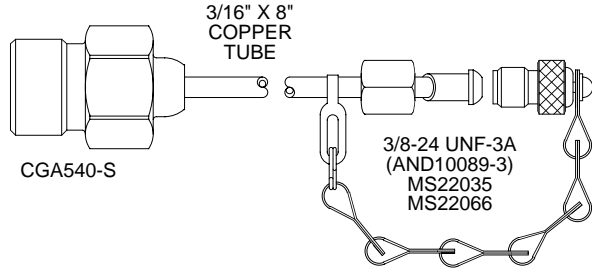

## TRANSFILL ADAPTER LINE-UP & SELECTOR GUIDE AVAILABLE FROM MOUNTAIN HIGH E&S CO.

ALL CGA540 ENDS ARE EQUIPED WITH PARTICLE FILTERS FOR ADDED SAFTEY

**MOUNTAIN HIGH  
PRODUCT NAME:  
TA-380-S**  
(CGA-540-S to AND / AN-800)

MH CATALOG  
ITEM NUMBER:  
00GSE-1002-00

MH SCD  
DWG NUMBER:  
TA54-104

### FUNCTIONAL EQUIVALENT P/N

PB AERO SYS. P/N 173387  
SCOTT AVIATIONP/N N/A

PB AERO SYS. P/N 173778  
SCOTT AVIATIONP/N N/A

**MOUNTAIN HIGH  
PRODUCT NAME:  
TA-380-N**  
(CGA-540-N to AND / AN-800)

MH CATALOG  
ITEM NUMBER:  
00GSE-1000-00

MH CATALOG  
ITEM NUMBER:  
00GSE-1004-00

MH SCD  
DWG NUMBER:  
TA54-110

PB AERO SYS. P/N 173775  
SCOTT AVIATIONP/N N/A

**MOUNTAIN HIGH  
PRODUCT NAME:  
TA-916-N**  
(CGA-540-N to AirLine, SCOTT)

MH CATALOG  
ITEM NUMBER:  
00GSE-1026-00